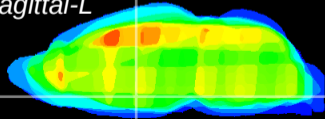

Coronal

Sagittal-R

Sagittal-L

ViBriSm: CX31852
Horizontal

SPa dorsal