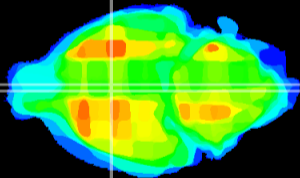

Coronal

Sagittal-R

Sagittal-L

ViBriSm: CX31852
Horizontal

SPa dorsal