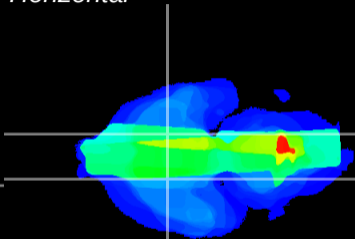

Coronal

Sagittal-R

Sagittal-L

ViBrisM: CX31853
Horizontal

S0