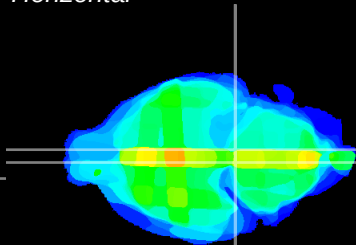

Coronal

Sagittal-R

Sagittal-L

ViBrism: CX31880
Horizontal

Pn