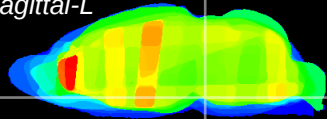

Coronal

Sagittal-R

Sagittal-L

ViBrism: CX31880
Horizontal

Pn