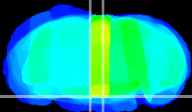

Coronal

Sagittal-R

Sagittal-L

ViBrism: CX31880
Horizontal

Pn