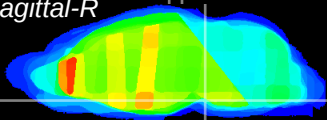

Coronal

Sagittal-R

Sagittal-L

ViBrism: CX31880
Horizontal

Pn