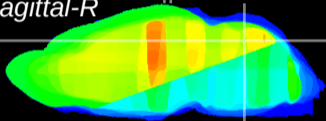

Coronal

Sagittal-R

Sagittal-L

ViBrism: CX31888
Horizontal

Cb vermis