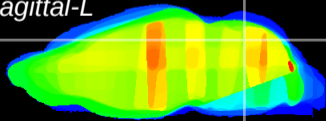

Coronal

Sagittal-R

Sagittal-L

ViBrism: CX31888
Horizontal

Cb vermis