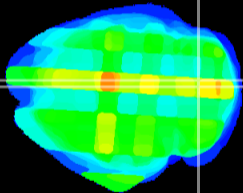

Coronal

Sagittal-R

Sagittal-L

ViBrism: CX31888
Horizontal

Cb vermis