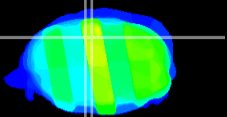

Coronal

Sagittal-R

Sagittal-L

ViBrism: CX31888
Horizontal

Cb vermis