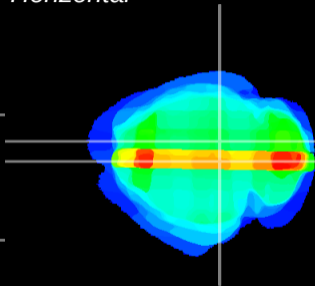

Coronal

Sagittal-R

Sagittal-L

ViBrism: CX31898
Horizontal

SC