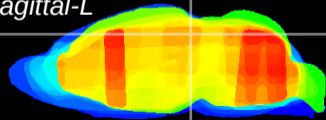

Coronal

Sagittal-R

Sagittal-L

ViBrism: CX31898
Horizontal

SC