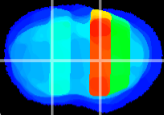

Coronal

Sagittal-R

Sagittal-L

ViBris: CX31920  
Horizontal

CPU medial