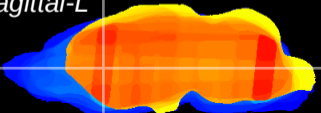

Coronal

Sagittal-R

Sagittal-L

ViBris: CX31920  
Horizontal

CPU medial