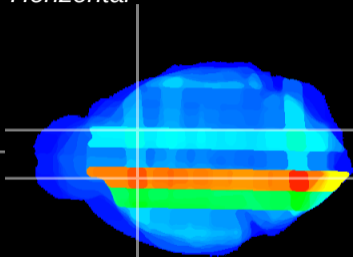

Coronal

Sagittal-R

Sagittal-L

ViBris: CX31920  
Horizontal

CPU medial