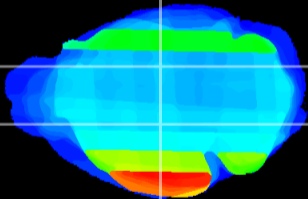

*Coronal*

*Sagittal-R*

*Sagittal-L*

ViBrism: CX31953  
*Horizontal*

VPM/VPL