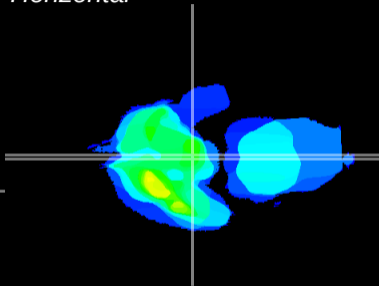

*Coronal*

*Sagittal-R*

*Sagittal-L*

ViBrism: CX31959  
*Horizontal*

ME