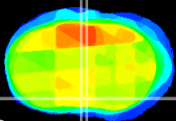

Coronal

Sagittal-R

Sagittal-L

ViBrism: CX31959
Horizontal

MPA