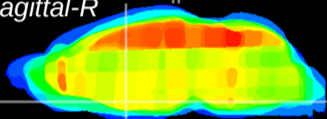

Coronal

Sagittal-R

Sagittal-L

ViBrism: CX31959
Horizontal

MPA