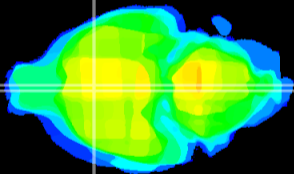

Coronal

Sagittal-R

Sagittal-L

ViBrism: CX31959
Horizontal

MPA