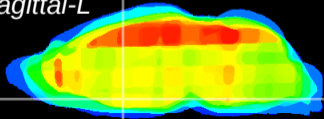

Coronal

Sagittal-R

Sagittal-L

ViBrism: CX31959
Horizontal

MPA