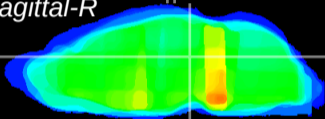

Coronal

Sagittal-R

Sagittal-L

ViBrism: CX31980
Horizontal

PAG