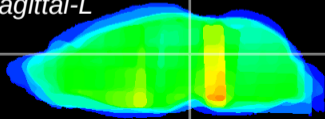

Coronal

Sagittal-R

Sagittal-L

ViBrism: CX31980
Horizontal

PAG