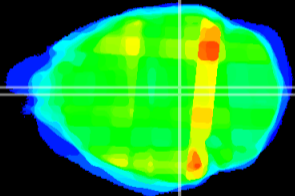

Coronal

Sagittal-R

Sagittal-L

ViBrism: CX31980
Horizontal

PAG