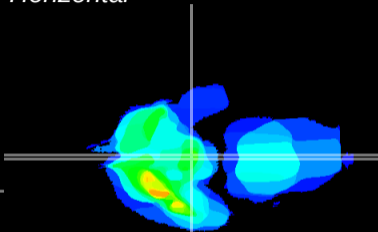

Coronal

Sagittal-R

Sagittal-L

ViBrism: CX31990
Horizontal

ME