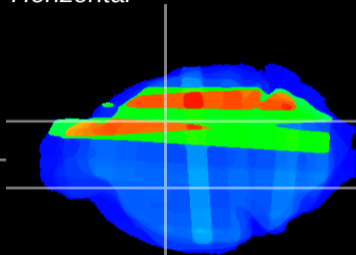

Coronal

Sagittal-R

Sagittal-L

ViBrism: CX32010
Horizontal

GP