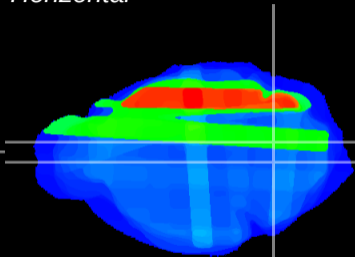

Coronal

Sagittal-R

Sagittal-L

ViBrism: CX32010
Horizontal

MVe