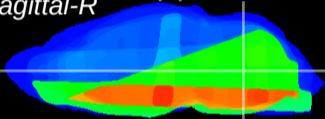

Coronal

Sagittal-R

Sagittal-L

ViBrism: CX32010
Horizontal

MVe