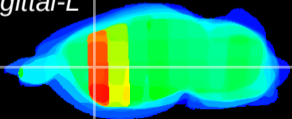

Coronal

Sagittal-R

Sagittal-L

ViBris: CX32038
Horizontal

CPU lateral