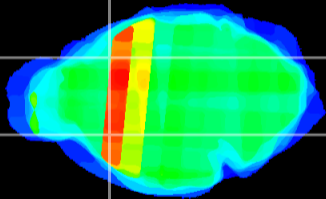

Coronal

Sagittal-R

Sagittal-L

ViBris: CX32038
Horizontal

CPU lateral