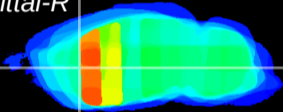

Coronal

Sagittal-R

Sagittal-L

ViBris: CX32038
Horizontal

CPU lateral