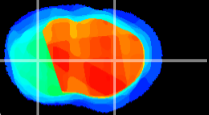

Coronal

Sagittal-R

Sagittal-L

ViBris: CX32038
Horizontal

CPU lateral