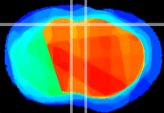

Coronal

Sagittal-R

Sagittal-L

ViBris: CX32038  
Horizontal

Cx motor