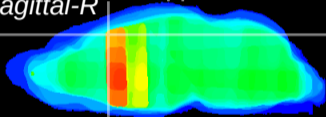

Coronal

Sagittal-R

Sagittal-L

ViBris: CX32038  
Horizontal

Cx motor