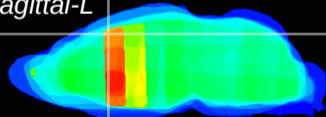

Coronal

Sagittal-R

Sagittal-L

ViBris: CX32038  
Horizontal

Cx motor