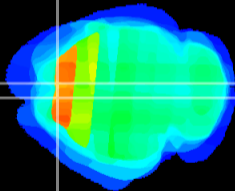

Coronal

Sagittal-R

Sagittal-L

ViBris: CX32038  
Horizontal

Cx motor