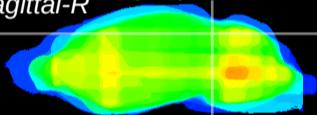

Coronal

Sagittal-R

Sagittal-L

ViBrism: CX32053
Horizontal

IC