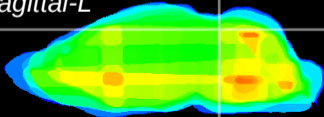

Coronal

Sagittal-R

Sagittal-L

ViBrism: CX32053
Horizontal

IC