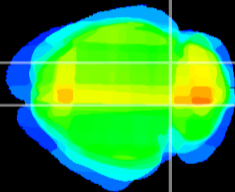

Coronal

Sagittal-R

Sagittal-L

ViBrism: CX32053
Horizontal

IC