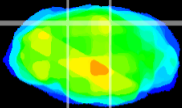

Coronal

Sagittal-R

Sagittal-L

ViBrism: CX32053
Horizontal

IC