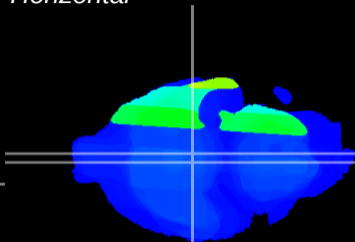

Coronal

Sagittal-R

Sagittal-L

ViBrism: CX32056
Horizontal

VMH