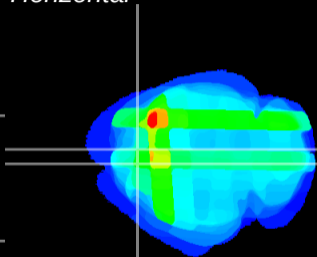

Coronal

Sagittal-R

Sagittal-L

ViBriSM: CX32080
Horizontal

Cx motor