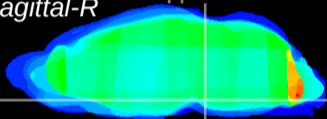

Coronal

Sagittal-R

Sagittal-L

ViBrism: CX32092
Horizontal

Pn