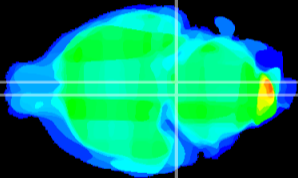

Coronal

Sagittal-R

Sagittal-L

ViBrism: CX32092
Horizontal

Pn