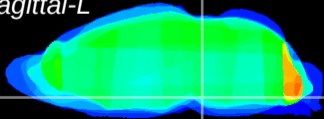

Coronal

Sagittal-R

Sagittal-L

ViBrism: CX32092
Horizontal

Pn