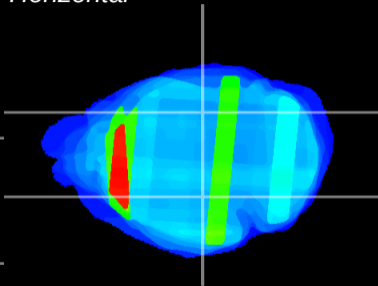

*Coronal*

*Sagittal-R*

*Sagittal-L*

ViBrism: CX32097  
*Horizontal*

LG