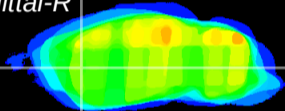

Coronal

Sagittal-R

Sagittal-L

ViBrism: CX32101
Horizontal

CPU lateral