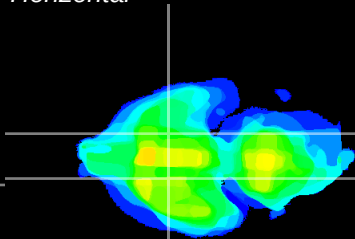

Coronal

Sagittal-R

Sagittal-L

ViBrism: CX32104
Horizontal

S0