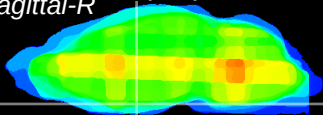

Coronal

Sagittal-R

Sagittal-L

ViBrism: CX32104
Horizontal

S0