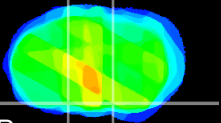

Coronal

Sagittal-R

Sagittal-L

ViBrism: CX32104
Horizontal

S0