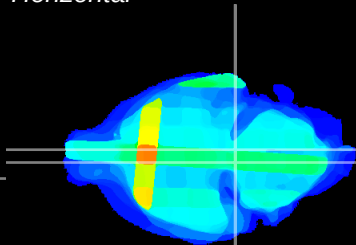

Coronal

Sagittal-R

Sagittal-L

ViBrism: CX32130
Horizontal

Pn