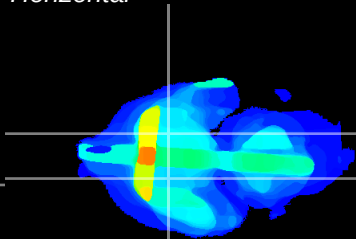

Coronal

Sagittal-R

Sagittal-L

ViBrisM: CX32130
Horizontal

S0