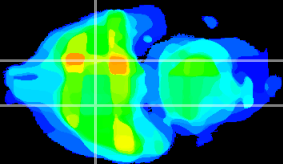

Coronal

Sagittal-R

Sagittal-L

ViBrism: CX32135
Horizontal

S0