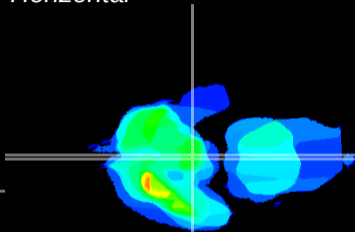

Coronal

Sagittal-R

Sagittal-L

ViBrism: CX32140
Horizontal

ME