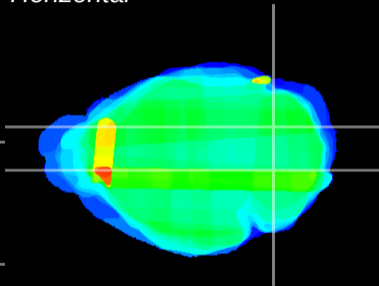

Coronal

Sagittal-R

Sagittal-L

ViBrism: CX32141
Horizontal

Cb nucleus