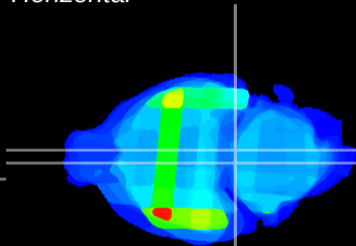

Coronal

Sagittal-R

Sagittal-L

ViBrism: CX32144
Horizontal

Pn