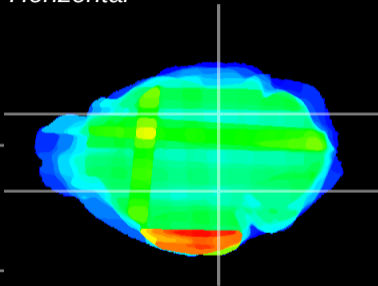

*Coronal*

*Sagittal-R*

*Sagittal-L*

ViBrism: CX32160  
*Horizontal*

MG