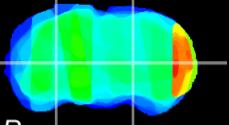

*Coronal*

*Sagittal-R*

*Sagittal-L*

ViBrism: CX32160  
*Horizontal*

MG