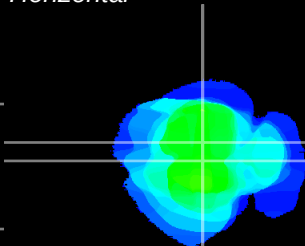

Coronal

Sagittal-R

Sagittal-L

ViBrism: CX32172
Horizontal

RS