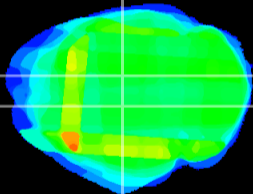

Coronal

Sagittal-R

Sagittal-L

ViBrism: CX32178
Horizontal

DG