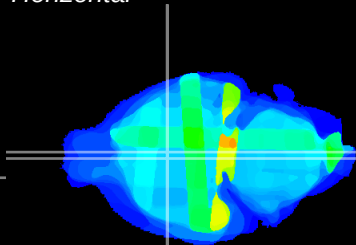

Coronal

Sagittal-R

Sagittal-L

ViBriSm: CX32184
Horizontal

SPa dorsal