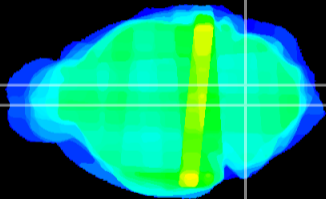

*Coronal*

*Sagittal-R*

*Sagittal-L*

ViBrism: CX32206  
*Horizontal*

MVe