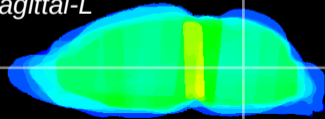

*Coronal*

*Sagittal-R*

*Sagittal-L*

ViBrism: CX32206  
*Horizontal*

MVe