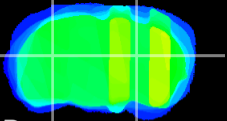

Coronal

Sagittal-R

Sagittal-L

ViBrism: CX32219
Horizontal

LG