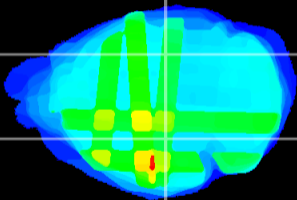

Coronal

Sagittal-R

Sagittal-L

ViBrism: CX32219
Horizontal

LG