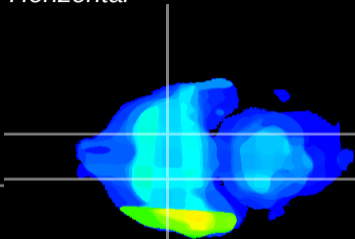

*Coronal*

*Sagittal-R*

*Sagittal-L*

ViBrism: CX32220  
*Horizontal*

S0