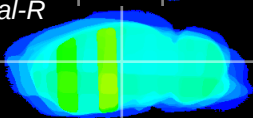

*Coronal*

*Sagittal-R*

*Sagittal-L*

ViBrism: CX32230  
*Horizontal*

LG