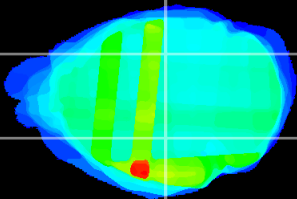

*Coronal*

*Sagittal-R*

*Sagittal-L*

ViBrism: CX32230  
*Horizontal*

LG