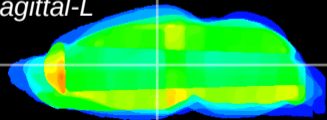

Coronal

Sagittal-R

Sagittal-L

ViBrism: CX32237
Horizontal

MD