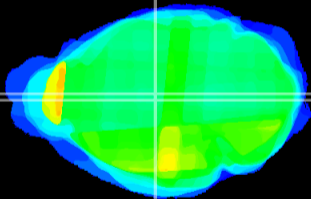

Coronal

Sagittal-R

Sagittal-L

ViBrism: CX32237
Horizontal

MD