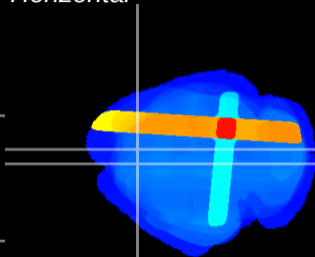

Coronal

Sagittal-R

Sagittal-L

ViBris: CX32241  
Horizontal

Cx motor