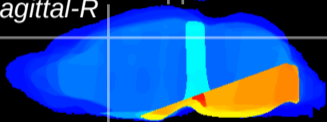

Coronal

Sagittal-R

Sagittal-L

ViBris: CX32241  
Horizontal

Cx motor