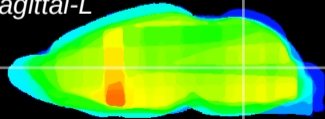

Coronal

Sagittal-R

Sagittal-L

ViBrism: CX32276
Horizontal

MVe