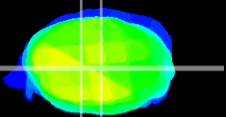

Coronal

Sagittal-R

Sagittal-L

ViBrism: CX32276
Horizontal

MVe