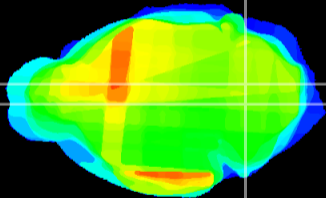

Coronal

Sagittal-R

Sagittal-L

ViBrism: CX32276
Horizontal

MVe