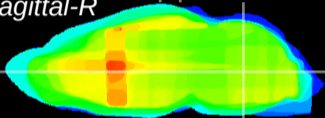

Coronal

Sagittal-R

Sagittal-L

ViBrism: CX32276
Horizontal

MVe