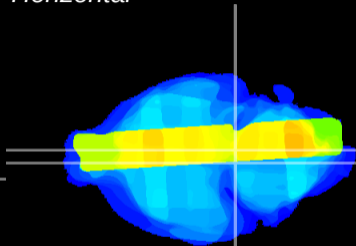

Coronal

Sagittal-R

Sagittal-L

ViBrism: CX32294
Horizontal

Pn