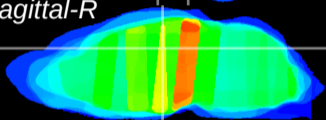

Coronal

Sagittal-R

Sagittal-L

ViBrism: CX32326
Horizontal

DG