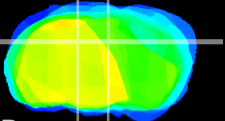

Coronal

Sagittal-R

Sagittal-L

ViBrism: CX32326
Horizontal

DG