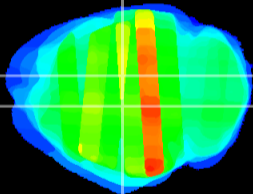

Coronal

Sagittal-R

Sagittal-L

ViBrism: CX32326
Horizontal

DG