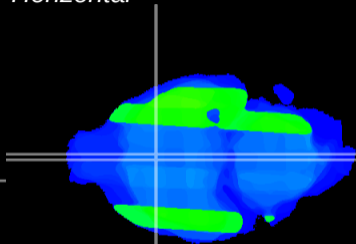

*Coronal*

*Sagittal-R*

*Sagittal-L*

ViBrism: CX32336  
*Horizontal*

MPA