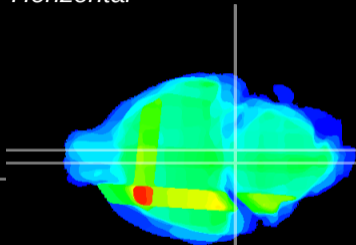

*Coronal*

*Sagittal-R*

*Sagittal-L*

ViBrism: CX32337  
*Horizontal*

Pn