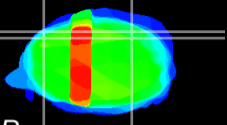

Coronal

Sagittal-R

Sagittal-L

ViBrism: CX32354
Horizontal

Cb lobe