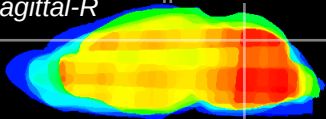

Coronal

Sagittal-R

Sagittal-L

ViBrism: CX32354
Horizontal

Cb vermis