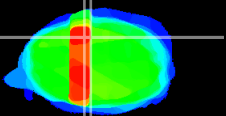

Coronal

Sagittal-R

Sagittal-L

ViBrism: CX32354
Horizontal

Cb vermis