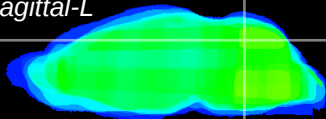

Coronal

Sagittal-R

Sagittal-L

ViBrism: CX32354
Horizontal

Cb vermis