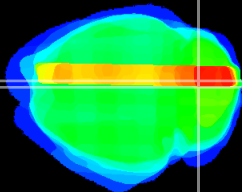

Coronal

Sagittal-R

Sagittal-L

ViBrism: CX32354
Horizontal

Cb vermis