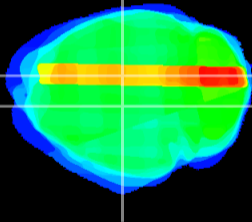

Coronal

Sagittal-R

Sagittal-L

ViBrism: CX32354
Horizontal

DG