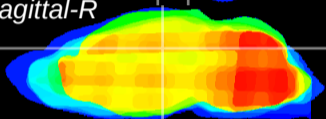

Coronal

Sagittal-R

Sagittal-L

ViBrism: CX32354
Horizontal

DG