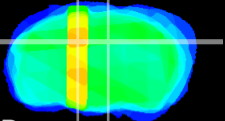

Coronal

Sagittal-R

Sagittal-L

ViBrism: CX32354
Horizontal

DG