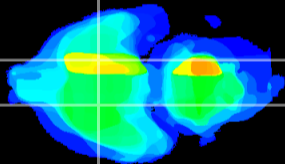

*Coronal*

*Sagittal-R*

*Sagittal-L*

ViBriSM: CX32354  
*Horizontal*

S0