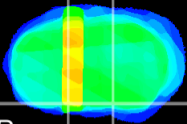

*Coronal*

*Sagittal-R*

*Sagittal-L*

ViBriSM: CX32354  
*Horizontal*

S0