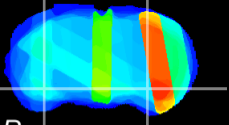

Coronal

Sagittal-R

Sagittal-L

ViBris: CX32358
Horizontal