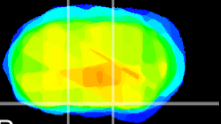

Coronal

Sagittal-R

Sagittal-L

ViBrism: CX32359
Horizontal

S0