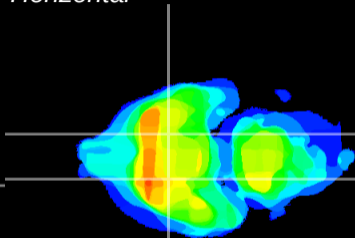

Coronal

Sagittal-R

Sagittal-L

ViBrism: CX32359
Horizontal

S0