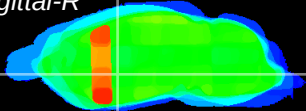

Coronal

Sagittal-R

Sagittal-L

ViBriSM: CX32378
Horizontal

GP