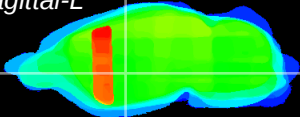

Coronal

Sagittal-R

Sagittal-L

ViBriSM: CX32378
Horizontal

GP