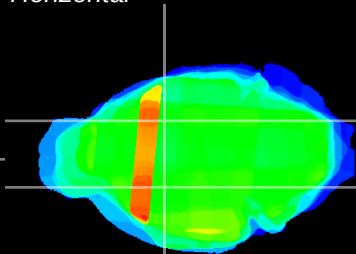

Coronal

Sagittal-R

Sagittal-L

ViBriSM: CX32378
Horizontal

GP